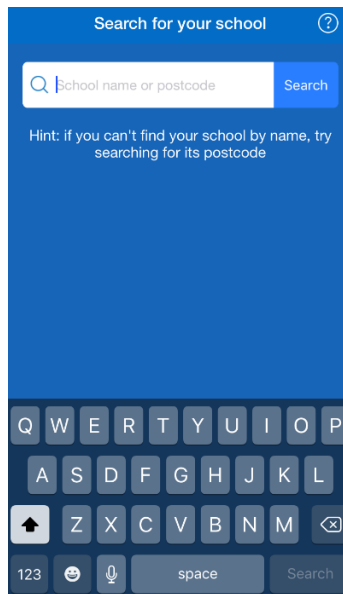

To access Show My home Work from App (Students)

Download the Show my Homework App from your app store.

Type in the School Name or postcode (TF1 2DT) and tap the school

You will now see this screen

Click 'Sign in with RM Unify'