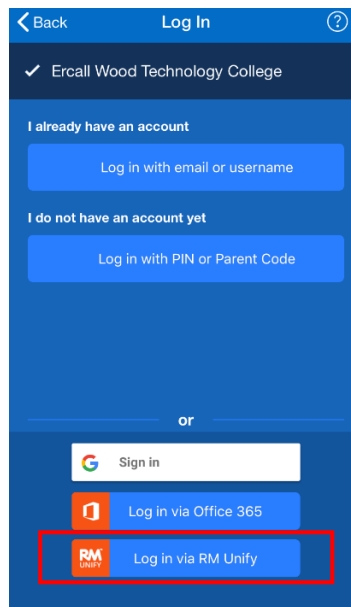

To access Show My home Work from App (Students)

Download the Show my Homework App from your app store.

Type in the School Name or postcode (TF1 2DT) and tap the school

You will now see this screen

Click 'Sign in with RM Unify'