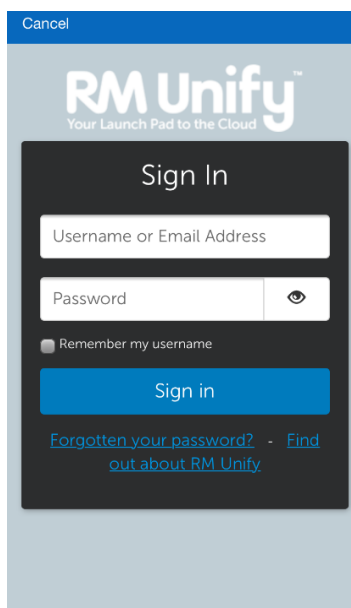

To access Show My home Work from App (Students)

Download the Show my Homework App from your app store.

Type in the School Name or postcode (TF1 2DT) and tap the school

You will now see this screen

Click 'Sign in with RM Unify'